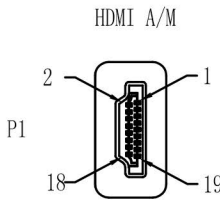

RoHS-COMPLIANT

Re: (HDMI TO VGA Display Test)
1. Resolution: UXGA:1280*720p, 1920*1080p
2. Refresh: 60HZ

6	PUTER	BLACK PVC 45P		A/R
5	INNER	LD=PE		A/R
4	SHELL	VGA FEMALE ABS BLACK		1
		VGA/F BLACK SHELL WITH AUDIO L:45.5*W:44.7mm		1
3	CONN	VGA/F:GOLDEN PLATED WITH NICKEL SHELL WITH SCREW 4-40# +PCB'A		1
2	CONN	HDMI A/M GOLDEN PLATED WITH NICKEL SHELL WITH CLAMP		1
1	CABLE	UL20276 #32*5P+#26*1C+#32*2C+AEB BLACK PVC OD:5.0mm L=380mm		1
NO	NAME		QTY	REMARK

weltron®

MODEL: HDMI AM TO VGA F With Audio

PART NO : 91-733

ToI.	Inch	mm	UNIT	mm	DRAWN BY :	YOU QING
X.	.02	0.5	ANGEL	±°	CHECKED BY :	
X.X	.12	0.3	SCALE	NONE	APPROVED BY :	
X.XX	.008	0.2	LETTER	NONE		
X.XXX	.006	0.15			DATA	2019-11-26
X.XXX	.006	0.15			REV	B 1/1