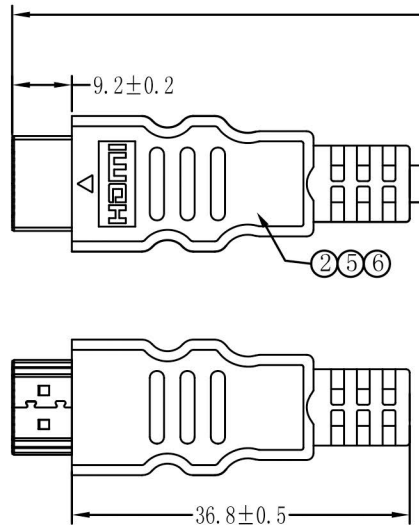

RoHS-COMPLIANT

Re: (HDMI TO VGA Display Test)
1. Resolution: UXGA:1280*720p, 1920*1080p
2. Refresh: 60HZ

6	PUTER	BLACK PVC 45P		A/R
5	INNER	LD=PE		A/R
4	SHELL	VGA FEMALE ABS BLACK		1
		VGA/F BLACK SHELL WITH AUDIO L:45.5*W:44.7mm		1
3	CONN	VGA/F:GOLDEN PLATED WITH NICKEL SHELL WITH SCREW 4-40# +PCB'A		1
2	CONN	HDMI A/M GOLDEN PLATED WITH NICKEL SHELL WITH CLAMP		1
1	CABLE	UL20276 #32*5P+#26*1C+#32*2C+AEB BLACK PVC OD:5.0mm L=380mm		1
NO	NAME		QTY	REMARK

weltron®

MODEL: HDMI AM TO VGA F With Audio

PART NO : 91-733

ToI.	Inch	mm	UNIT	mm	DRAWN BY :	YOU QING
X.	.02	0.5	ANGEL	±°	CHECKED BY :	
X.X	.12	0.3	SCALE	NONE	APPROVED BY :	
X.XX	.008	0.2	LETTER	NONE		
X.XXX	.006	0.15			DATA	2019-11-26
X.XXX	.006	0.15			REV	B 1/1