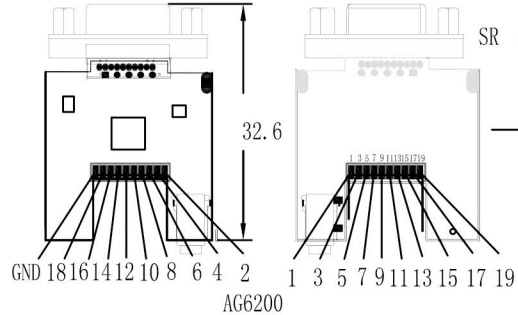

RoHS-COMPLIANT

Re: (HDMI TO VGA Display Test)
1. Resolution: UXGA:1280*720p, 1920*1080p
2. Refresh: 60HZ

6	PUTER	BLACK PVC 45P		A/R
5	INNER	LD=PE		A/R
4	SHELL	VGA FEMALE ABS BLACK		1
		VGA/F BLACK SHELL WITH AUDIO L:45.5*W:44.7mm		1
3	CONN	VGA/F:GOLDEN PLATED WITH NICKEL SHELL WITH SCREW 4-40# +PCB'A		1
2	CONN	HDMI A/M GOLDEN PLATED WITH NICKEL SHELL WITH CLAMP		1
1	CABLE	UL20276 #32*5P+#26*1C+#32*2C+AEB BLACK PVC OD:5.0mm L=380mm		1
NO	NAME		QTY	REMARK

weltron®

MODEL: HDMI AM TO VGA F With Audio

PART NO : 91-733

ToI.	Inch	mm	UNIT	mm	DRAWN BY :	YOU QING
X.	.02	0.5	ANGEL	±°	CHECKED BY :	
X.X	.12	0.3	SCALE	NONE	APPROVED BY :	
X.XX	.008	0.2	LETTER	NONE		
X.XXX	.006	0.15			DATA	2019-11-26
X.XXX	.006	0.15			REV	B 1/1