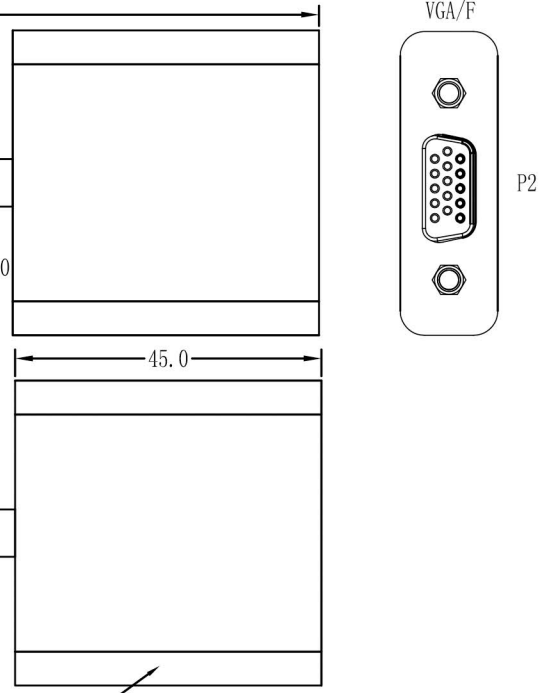

RoHS-COMPLIANT

Re: (HDMI TO VGA Display Test)
1. Resolution: UXGA:1280*720p, 1920*1080p
2. Refresh: 60HZ

6	PUTER	BLACK PVC 45P		A/R
5	INNER	LD=PE		A/R
4	SHELL	VGA FEMALE ABS BLACK		1
		VGA/F BLACK SHELL WITH AUDIO L:45.5*W:44.7mm		1
3	CONN	VGA/F:GOLDEN PLATED WITH NICKEL SHELL WITH SCREW 4-40# +PCB'A		1
2	CONN	HDMI A/M GOLDEN PLATED WITH NICKEL SHELL WITH CLAMP		1
1	CABLE	UL20276 #32*5P+#26*1C+#32*2C+AEB BLACK PVC OD:5.0mm L=380mm		1
NO	NAME		QTY	REMARK

weltron®

MODEL: HDMI AM TO VGA F With Audio

PART NO : 91-733

ToI.	Inch	mm	UNIT	mm	DRAWN BY :	YOU QING
X.	.02	0.5	ANGEL	±°	CHECKED BY :	
X.X	.12	0.3	SCALE	NONE	APPROVED BY :	
X.XX	.008	0.2	LETTER	NONE		
X.XXX	.006	0.15			DATA	2019-11-26
X.XXX	.006	0.15			REV	B 1/1