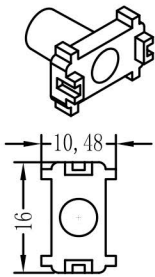

RoHS-COMPLIANT

Re: (HDMI TO VGA Display Test)
1. Resolution: UXGA:1280*720p, 1920*1080p
2. Refresh: 60HZ

6	PUTER	BLACK PVC 45P		A/R
5	INNER	LD=PE		A/R
4	SHELL	VGA FEMALE ABS BLACK		1
		VGA/F BLACK SHELL WITH AUDIO L:45.5*W:44.7mm		1
3	CONN	VGA/F:GOLDEN PLATED WITH NICKEL SHELL WITH SCREW 4-40# +PCB'A		1
2	CONN	HDMI A/M GOLDEN PLATED WITH NICKEL SHELL WITH CLAMP		1
1	CABLE	UL20276 #32*5P+#26*1C+#32*2C+AEB BLACK PVC OD:5.0mm L=380mm		1
NO	NAME		QTY	REMARK

weltron®

MODEL: HDMI AM TO VGA F With Audio

PART NO : 91-733

ToI.	Inch	mm	UNIT	mm	DRAWN BY :	YOU QING
X.	.02	0.5	ANGEL	±°	CHECKED BY :	
X.X	.12	0.3	SCALE	NONE	APPROVED BY :	
X.XX	.008	0.2	LETTER	NONE		
X.XXX	.006	0.15			DATA	2019-11-26
X.XXX	.006	0.15			REV	B 1/1