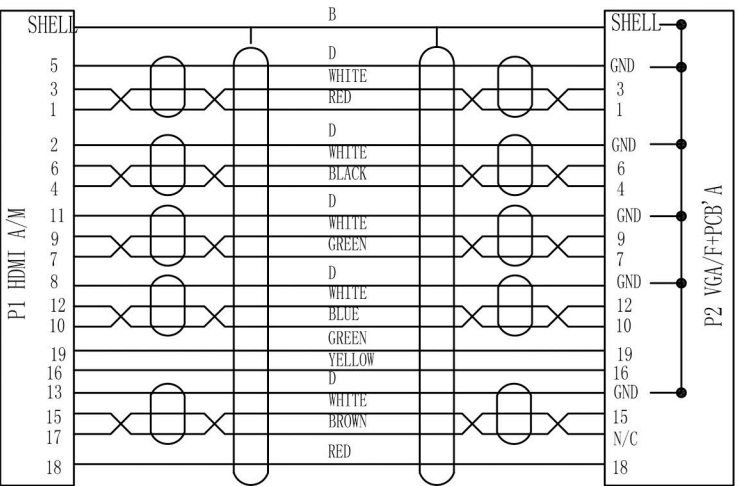

RoHS-COMPLIANT

Re: (HDMI TO VGA Display Test)
1. Resolution: UXGA:1280*720p, 1920*1080p
2. Refresh: 60HZ

6	PUTER	BLACK PVC 45P		A/R
5	INNER	LD=PE		A/R
4	SHELL	VGA FEMALE ABS BLACK		1
		VGA/F BLACK SHELL WITH AUDIO L:45.5*W:44.7mm		1
3	CONN	VGA/F:GOLDEN PLATED WITH NICKEL SHELL WITH SCREW 4-40# +PCB'A		1
2	CONN	HDMI A/M GOLDEN PLATED WITH NICKEL SHELL WITH CLAMP		1
1	CABLE	UL20276 #32*5P+#26*1C+#32*2C+AEB BLACK PVC OD:5.0mm L=380mm		1
NO	NAME		QTY	REMARK

weltron®

MODEL: HDMI AM TO VGA F With Audio

PART NO : 91-733

ToI.	Inch	mm	UNIT	mm	DRAWN BY :	YOU QING
X.	.02	0.5	ANGEL	±°	CHECKED BY :	
X.X	.12	0.3	SCALE	NONE	APPROVED BY :	
X.XX	.008	0.2	LETTER	NONE		
X.XXX	.006	0.15			DATA	2019-11-26
X.XXX	.006	0.15			REV	B 1/1