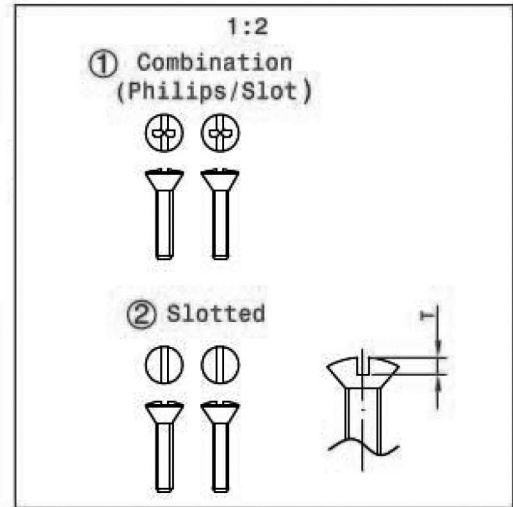

T (Slot Depth)	Max.	0.074"
	Min.	0.060"

### Materials Specifications

No	Qty	Desc	Material	Notes
1	2	Combination Mounting Screw	Zinc Plated	#6-32 x 1in, Oval Head, Color Matched
2	2	Slotted Mounting Screw	Zinc Plated	#6-32 x 1in, Oval Head, Color Matched
3	1	Wall Plate	ABS, Color Critical	UL Listed, Smooth Finish

### Product Family

Type	Item	Color Chart	#1 Screw Req'd	#2 Screw Req'd
A	44-791XX	IV, WH	2	2
B	44-792XX	IV, WH ,BK	2	2
C	44-793XX	IV, WH	2	2
D	44-794XX	IV, WH ,BK	2	2
E	44-796XX	IV, WH	2	2

SCALE

1:4

UNITS:mm/inches