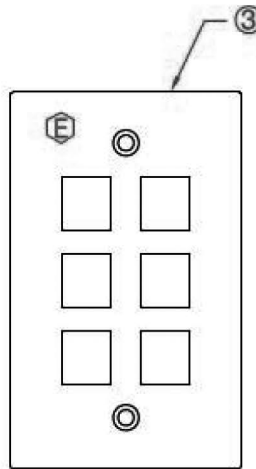

T (Slot Depth)	Max.	0.074"
	Min.	0.060"

### Materials Specifications

No	Qty	Desc	Material	Notes
1	2	Combination Mounting Screw	Zinc Plated	#6-32 x 1in, Oval Head, Color Matched
2	2	Slotted Mounting Screw	Zinc Plated	#6-32 x 1in, Oval Head, Color Matched
3	1	Wall Plate	ABS, Color Critical	UL Listed, Smooth Finish

### Product Family

Type	Item	Color Chart	#1 Screw Req'd	#2 Screw Req'd
A	44-791XX	IV, WH	2	2
B	44-792XX	IV, WH ,BK	2	2
C	44-793XX	IV, WH	2	2
D	44-794XX	IV, WH ,BK	2	2
E	44-796XX	IV, WH	2	2

SCALE

1:4

UNITS:mm/inches