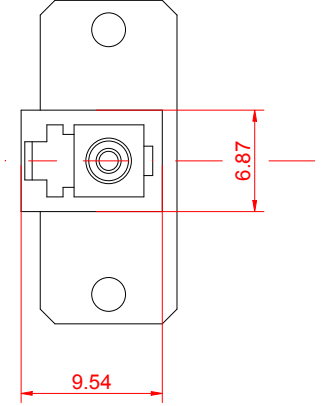

REV	MODIFICATION	UPDATE DATE	SIGNATURE

Specification:
 1. Color:SM-Blue
 2. Insertion Loss: ≤0.3dB

weltron [®]	DRAW	FJZ	DATE	07-08-2024	TITLE: LC/UPC Female to SC/UPC Female Hybrid Simplex OS2 Single Mode Plastic Fiber Optic Adapter					
	CHECK		APPROVED		SKU NO	FIB-327-LCSCSM	DWG NO		REV	A