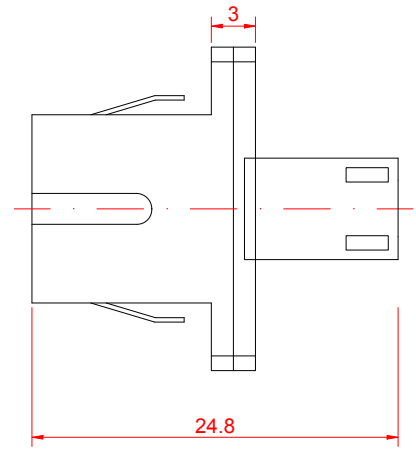

REV	MODIFICATION	UPDATE DATE	SIGNATURE

Specification:
 1. Color:SM-Blue
 2. Insertion Loss: ≤0.3dB

weltron [®]	DRAW	FJZ	DATE	07-08-2024	TITLE: LC/UPC Female to SC/UPC Female Hybrid Simplex OS2 Single Mode Plastic Fiber Optic Adapter					
	CHECK		APPROVED		SKU NO	FIB-327-LCSCSM	DWG NO		REV	A