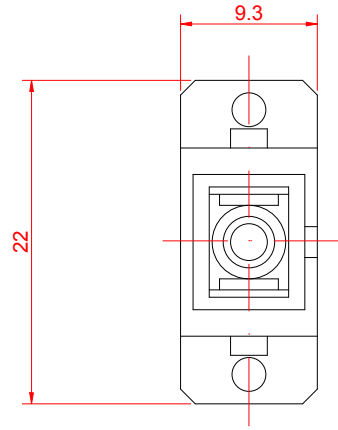

REV	MODIFICATION	UPDATE DATE	SIGNATURE

Specification:
 1. Color:SM-Blue
 2. Insertion Loss: ≤0.3dB

weltron [®]	DRAW	FJZ	DATE	07-08-2024	TITLE: LC/UPC Female to SC/UPC Female Hybrid Simplex OS2 Single Mode Plastic Fiber Optic Adapter					
	CHECK		APPROVED		SKU NO	FIB-327-LCSCSM	DWG NO		REV	A