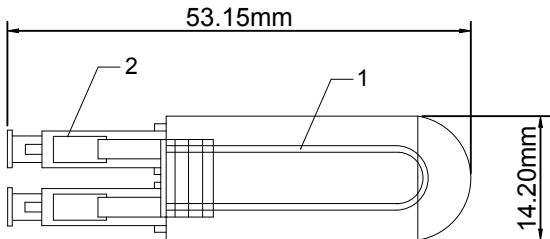

NOTES:link test
Insertion loss ≤0.60dB

B

B

C

C

3	1		Plastic Housing
2	1		LC/UPC SM Duplex 2.0mm Connector (Blue Housing)
1	A/R		OD:0.25mm, Singlemode 9/125 G657A2, Simplex, Color: Transparent

ITEM	QTY	P/N	SPECIFICATION			
------	-----	-----	---------------	--	--	--