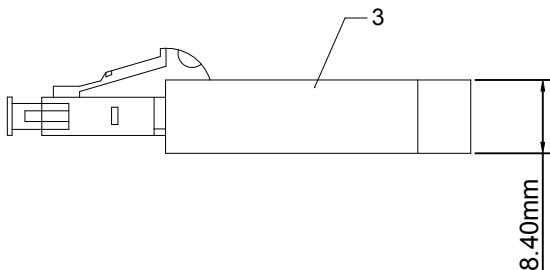

NOTES:link test
Insertion loss ≤0.60dB

B

B

C

C

3	1		Plastic Housing
2	1		LC/UPC SM Duplex 2.0mm Connector (Blue Housing)
1	A/R		OD:0.25mm, Singlemode 9/125 G657A2, Simplex, Color: Transparent

ITEM	QTY	P/N	SPECIFICATION			
------	-----	-----	---------------	--	--	--