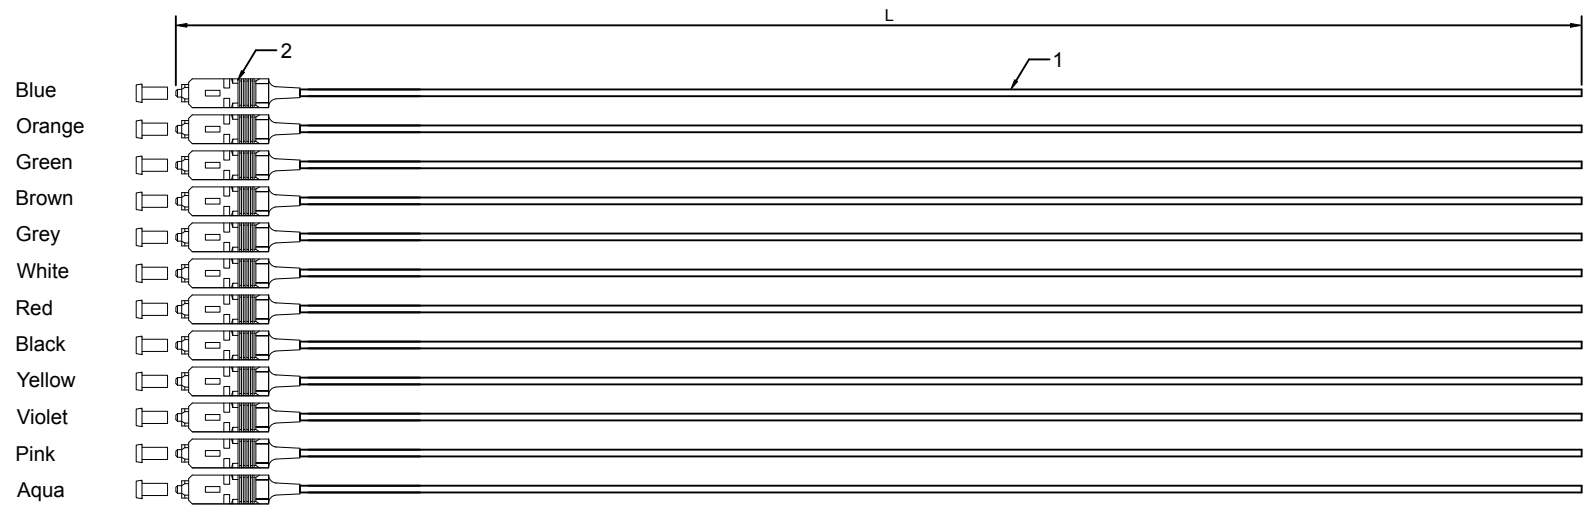

REV	MODIFICATION	UPDATE DATE	SIGNATURE
A1			

NOTES:
 Insertion loss ≤0.3dB
 Return loss ≥60dB

Cable Length	Tolerance
Cable Length<1M	5cm
1M≤Cable Length<15M	10cm
15M≤Cable Length<30M	15cm
Cable Length≥30M	Cable Length*1%

2	12		SC/APC SM 0.9mm Simplex Connector(Green Housing Green Boot)
---	----	--	---

1	A/R		OD:0.9mm,Singlemode 9/125 G657A1,Simplex,PVC,Tight Buffer Fiber , 12 Colors
---	-----	--	---

ITEM	QTY	P/N	SPECIFICATION			
------	-----	-----	---------------	--	--	--