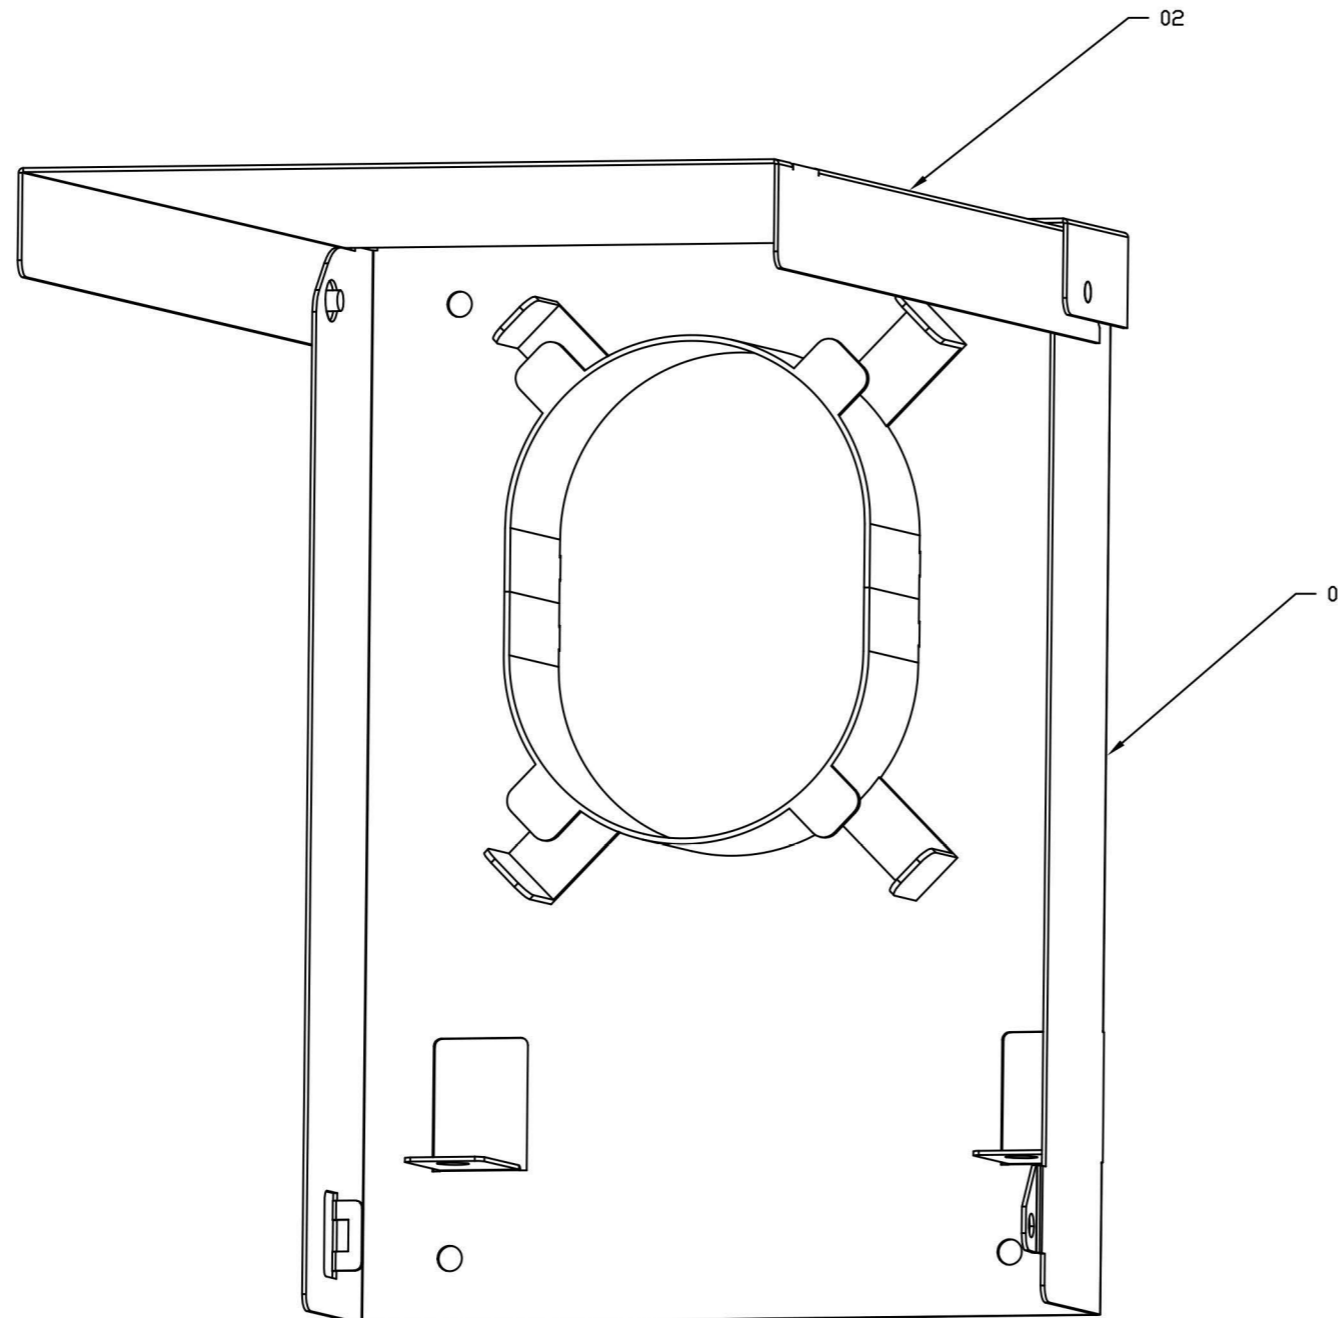

PARTS LIST		
ITEM#	QTY.	PART#/DESCRIPTION
01	1	FIB-WM006-SW / BOX WELDMENT
02	1	FIB-WM006-3 / COVER

# Weltron®

Part No: **FIB-WM006**

Title: 6 Port Slim USA Made Fiber Box

Finish: PER COMPONENT DRWS

Material: SEE B.O.M.

DRAWN BY: DP      CHECKED BY: -

Scale:      Date:

None      02-12-08      SHT 1 of 1

TOLERANCE UNLESS OTHERWISE SHOWN  
HOLE SIZES: +/-0.03  
BETWEEN FEATURES ON SAME PLANE: +/-0.005  
FROM BENDS: +/-0.020

PRODUCT COMPLIES WITH E.U. RoHS DIRECTIVE 2002/95/EC

Rev.	Ltr.	By	Date	Description
-	-	-	-	-