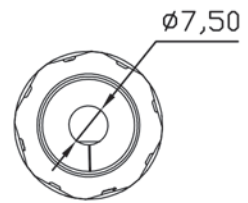

IP68

Item No.:	REMARK
44-742-8C6A-IP68	

A	FIEST EDITION	ping	11/01/19
REV. ECR	DESCRIPTION	C.N.	DATE

**weltron**<sup>®</sup>

UNLESS OTHERWISE SPECIFIED: DIMENSIONS ARE IN MILLIMETERS ANGULAR TOLERANCE: ±1.0°		TITLE M23 RJ45-CAT6A WATERPROOF CONNECTOR	
DIMENSIONS	TOLERANCE	CHKD.	CONF.
0.00 TO 30.00mm	±0.10mm		
30.01 TO 80.00mm	±0.13mm	DR.	APPD.
80.01 TO 150.00mm	±0.15mm	ping	
150.01mm	±0.20mm	PART NO.	44-742-8C6A-IP68
MATERIAL	MATERIAL	SCALE	SHEET 1/1 UNIT CM SIZE A4 REV. A
FINISH	FINISH	/	

④	YCRJ45-CAT6A-A	CAT6A Shield network Coupler connector	1	pcs
③	YLJL-PVC80B-02	PVC 80P orange	2	9
②	FS-GJQ-04	0-type silicone ring22*17*2.5 orange	2	pcs
①	YLJL-NL-01	NYLON PA66	2	9
NO.	MATERIAL P/N	DESCRIPTION	Q'TY	Unit