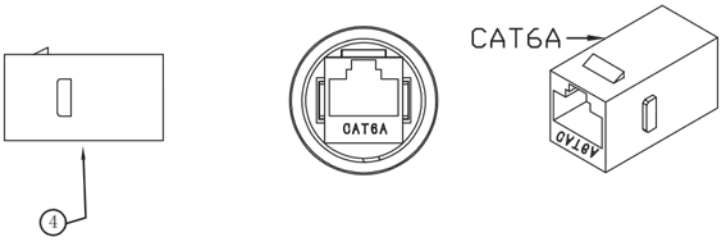

IP68

Item No.:	REMARK
44-742-8C6A-IP68	

A	FIEST EDITION	ping	11/01/19
REV. ECR	DESCRIPTION	C.N.	DATE

**weltron**<sup>®</sup>

UNLESS OTHERWISE SPECIFIED: DIMENSIONS ARE IN MILLIMETERS ANGULAR TOLERANCE: ±1.0°		TITLE M23 RJ45-CAT6A WATERPROOF CONNECTOR	
DIMENSIONS	TOLERANCE	CHKD.	CONF.
0.00 TO 30.00mm	±0.10mm		
30.01 TO 80.00mm	±0.13mm	DR.	APPD.
80.01 TO 150.00mm	±0.15mm	ping	
150.01mm	±0.20mm	PART NO.	44-742-8C6A-IP68
MATERIAL	MATERIAL	SCALE	SHEET 1/1 UNIT CM SIZE A4 REV. A
FINISH	FINISH	/	

④	YCRJ45-CAT6A-A	CAT6A Shield network Coupler connector	1	pcs
③	YLJL-PVC80B-02	PVC 80P orange	2	9
②	FS-GJQ-04	0-type silicone ring22*17*2.5 orange	2	pcs
①	YLJL-NL-01	NYLON PA66	2	9
NO.	MATERIAL P/N	DESCRIPTION	Q'TY	Unit