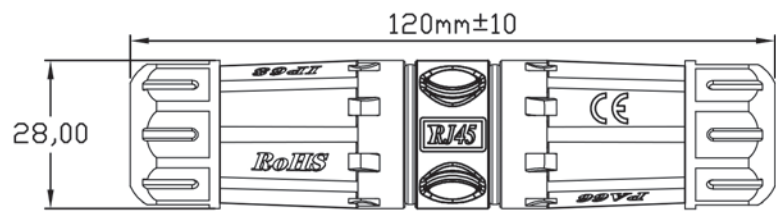

IP68

Item No.:	REMARK
44-742-8C6A-IP68	

A	FIEST EDITION	ping	11/01/19
REV. ECR	DESCRIPTION	C.N.	DATE

**weltron**<sup>®</sup>

UNLESS OTHERWISE SPECIFIED: DIMENSIONS ARE IN MILLIMETERS ANGULAR TOLERANCE: ±1.0°		TITLE M23 RJ45-CAT6A WATERPROOF CONNECTOR	
DIMENSIONS	TOLERANCE	CHKD.	CONF.
0.00 TO 30.00mm	±0.10mm		
30.01 TO 80.00mm	±0.13mm	DR.	APPD.
80.01 TO 150.00mm	±0.15mm	ping	
150.01mm	±0.20mm	PART NO.	44-742-8C6A-IP68
MATERIAL	MATERIAL	SCALE	SHEET 1/1 UNIT CM SIZE A4 REV. A
FINISH	FINISH	/	

④	YCRJ45-CAT6A-A	CAT6A Shield network Coupler connector	1	pcs
③	YLJL-PVC80B-02	PVC 80P orange	2	9
②	FS-GJQ-04	0-type silicone ring22*17*2.5 orange	2	pcs
①	YLJL-NL-01	NYLON PA66	2	9
NO.	MATERIAL P/N	DESCRIPTION	Q'TY	Unit