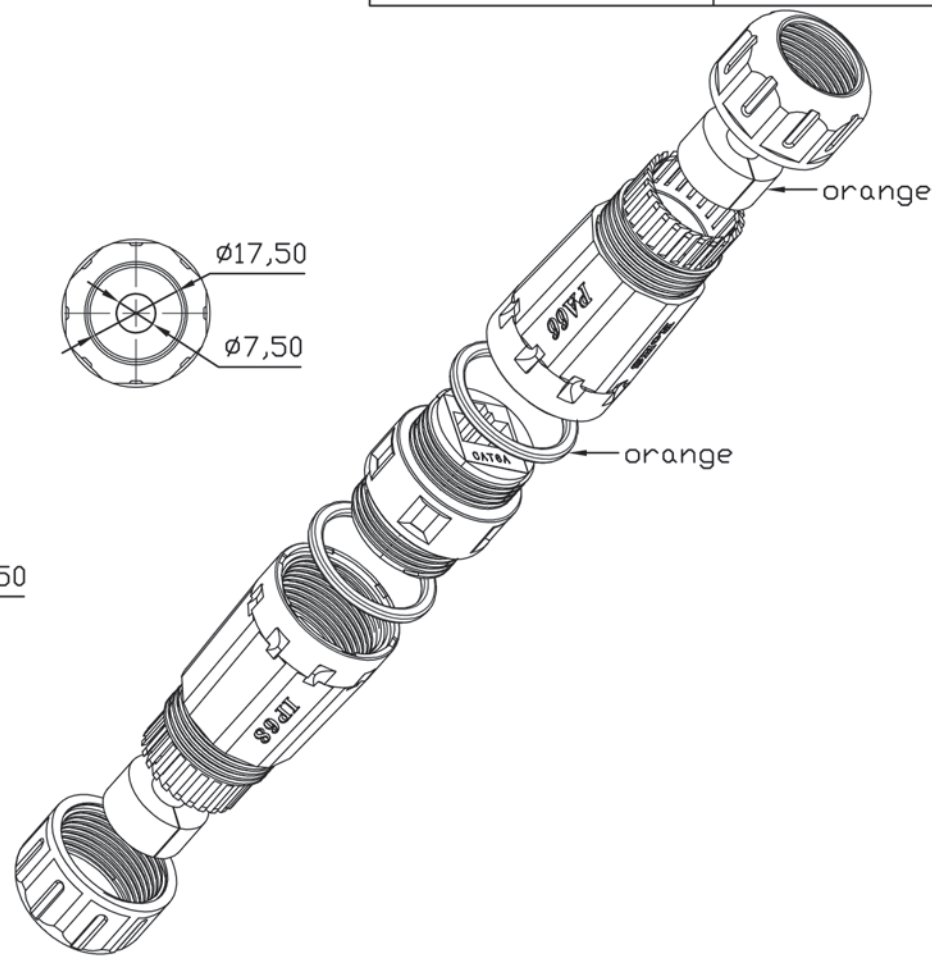

IP68

Item No.:	REMARK
44-742-8C6A-IP68	

A	FIEST EDITION	ping	11/01/19
REV. ECR	DESCRIPTION	C.N.	DATE

**weltron**<sup>®</sup>

UNLESS OTHERWISE SPECIFIED: DIMENSIONS ARE IN MILLIMETERS ANGULAR TOLERANCE: ±1.0°		TITLE M23 RJ45-CAT6A WATERPROOF CONNECTOR	
DIMENSIONS	TOLERANCE	CHKD.	CONF.
0.00 TO 30.00mm	±0.10mm		
30.01 TO 80.00mm	±0.13mm	DR.	APPD.
80.01 TO 150.00mm	±0.15mm	ping	
150.01mm	±0.20mm	PART NO.	44-742-8C6A-IP68
MATERIAL	MATERIAL	SCALE	SHEET 1/1 UNIT CM SIZE A4 REV. A
FINISH	FINISH	/	

④	YCRJ45-CAT6A-A	CAT6A Shield network Coupler connector	1	pcs
③	YLJL-PVC80B-02	PVC 80P orange	2	9
②	FS-GJQ-04	0-type silicone ring22*17*2.5 orange	2	pcs
①	YLJL-NL-01	NYLON PA66	2	9
NO.	MATERIAL P/N	DESCRIPTION	Q'TY	Unit