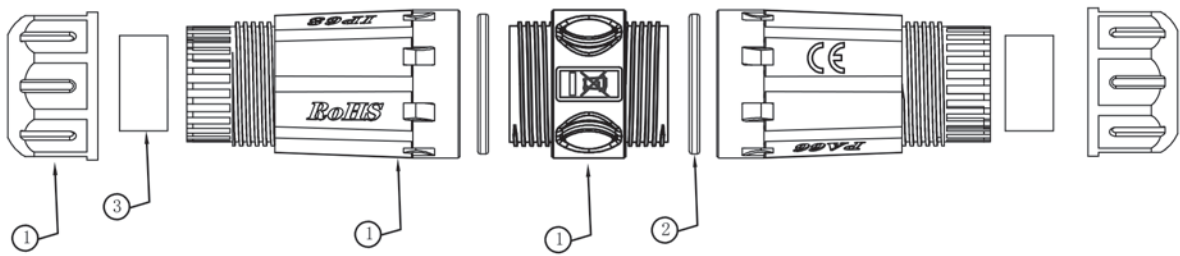

IP68

Item No.:	REMARK
44-742-8C6A-IP68	

A	FIEST EDITION	ping	11/01/19
REV. ECR	DESCRIPTION	C.N.	DATE

**weltron**<sup>®</sup>

UNLESS OTHERWISE SPECIFIED: DIMENSIONS ARE IN MILLIMETERS ANGULAR TOLERANCE: ±1.0°		TITLE M23 RJ45-CAT6A WATERPROOF CONNECTOR	
DIMENSIONS	TOLERANCE	CHKD.	CONF.
0.00 TO 30.00mm	±0.10mm		
30.01 TO 80.00mm	±0.13mm	DR.	APPD.
80.01 TO 150.00mm	±0.15mm	ping	
150.01mm	±0.20mm	PART NO.	44-742-8C6A-IP68
MATERIAL	MATERIAL	SCALE	SHEET 1/1 UNIT CM SIZE A4 REV. A
FINISH	FINISH	/	

④	YCRJ45-CAT6A-A	CAT6A Shield network Coupler connector	1	pcs
③	YLJL-PVC80B-02	PVC 80P orange	2	9
②	FS-GJQ-04	0-type silicone ring22*17*2.5 orange	2	pcs
①	YLJL-NL-01	NYLON PA66	2	9
NO.	MATERIAL P/N	DESCRIPTION	Q'TY	Unit