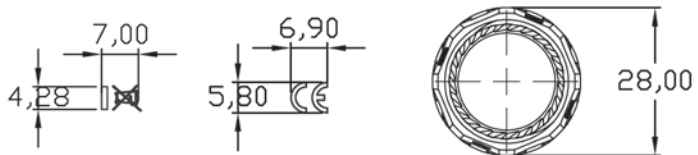

IP68

Item No.:	REMARK
44-742-8C6A-IP68	

A	FIEST EDITION	ping	11/01/19
REV. ECR	DESCRIPTION	C.N.	DATE

**weltron**<sup>®</sup>

UNLESS OTHERWISE SPECIFIED: DIMENSIONS ARE IN MILLIMETERS ANGULAR TOLERANCE: ±1.0°		TITLE M23 RJ45-CAT6A WATERPROOF CONNECTOR	
DIMENSIONS	TOLERANCE	CHKD.	CONF.
0.00 TO 30.00mm	±0.10mm		
30.01 TO 80.00mm	±0.13mm	DR.	APPD.
80.01 TO 150.00mm	±0.15mm	ping	
150.01mm	±0.20mm	PART NO.	44-742-8C6A-IP68
MATERIAL	MATERIAL	SCALE	SHEET 1/1 UNIT CM SIZE A4 REV. A
FINISH	FINISH	/	

④	YCRJ45-CAT6A-A	CAT6A Shield network Coupler connector	1	pcs
③	YLJL-PVC80B-02	PVC 80P orange	2	9
②	FS-GJQ-04	0-type silicone ring22*17*2.5 orange	2	pcs
①	YLJL-NL-01	NYLON PA66	2	9
NO.	MATERIAL P/N	DESCRIPTION	Q'TY	Unit