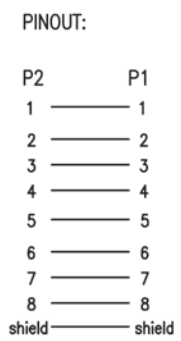

IP68

Item No.:	REMARK
44-742-8C6A-IP68	

A	FIEST EDITION	ping	11/01/19
REV. ECR	DESCRIPTION	C.N.	DATE

**weltron**<sup>®</sup>

UNLESS OTHERWISE SPECIFIED: DIMENSIONS ARE IN MILLIMETERS ANGULAR TOLERANCE: ±1.0°		TITLE M23 RJ45-CAT6A WATERPROOF CONNECTOR	
DIMENSIONS	TOLERANCE	CHKD.	CONF.
0.00 TO 30.00mm	±0.10mm		
30.01 TO 80.00mm	±0.13mm	DR.	APPD.
80.01 TO 150.00mm	±0.15mm	ping	
150.01mm	±0.20mm	PART NO.	44-742-8C6A-IP68
MATERIAL	MATERIAL	SCALE	SHEET 1/1 UNIT CM SIZE A4 REV. A
FINISH	FINISH	/	

④	YCRJ45-CAT6A-A	CAT6A Shield network Coupler connector	1	pcs
③	YLJL-PVC80B-02	PVC 80P orange	2	9
②	FS-GJQ-04	0-type silicone ring22*17*2.5 orange	2	pcs
①	YLJL-NL-01	NYLON PA66	2	9
NO.	MATERIAL P/N	DESCRIPTION	Q'TY	Unit