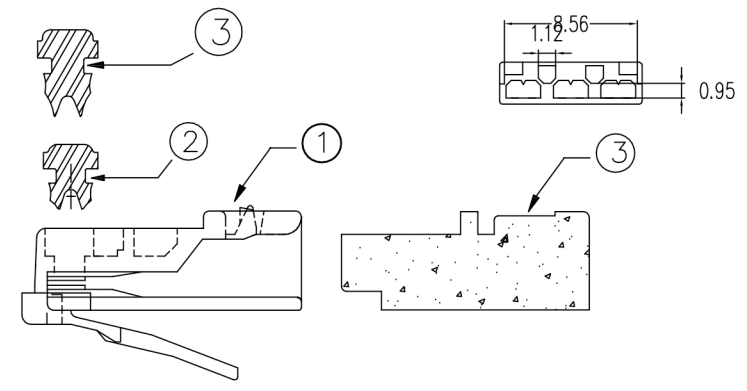

A B C D E F G H

weltron[®]

remark:
1) size unit: mm
2> tolerances: x.xx±0.05

ITEM NO:
DESCRIPTION:

44-751-8LB6NSH
RJ-45;CAT6;SHIELDED;
8C;ROUND;WITH
LOADING BAR