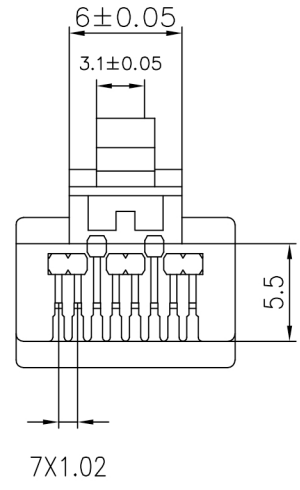

A B C D E F G H

weltron[®]

remark:
1) size unit: mm
2> tolerances: x.xx±0.05

ITEM NO:
DESCRIPTION:

44-751-8LB6NSH
RJ-45;CAT6;SHIELDED;
8C;ROUND;WITH
LOADING BAR