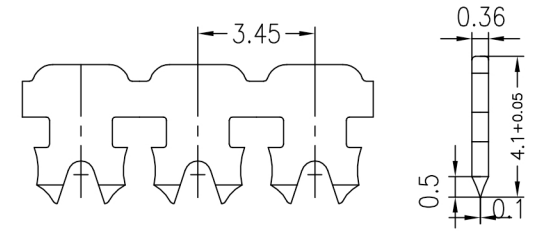

A B C D E F G H

weltron[®]

remark:
1) size unit: mm
2> tolerances: x.xx±0.05

ITEM NO:
DESCRIPTION:

44-751-8LB6NSH
RJ-45;CAT6;SHIELDED;
8C;ROUND;WITH
LOADING BAR