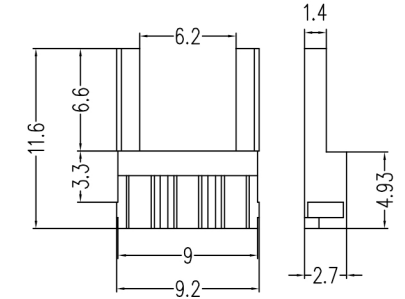

A B C D E F G H

weltron[®]

remark:
1) size unit: mm
2> tolerances: x.xx±0.05

ITEM NO:
DESCRIPTION:

44-751-8LB6NSH
RJ-45;CAT6;SHIELDED;
8C;ROUND;WITH
LOADING BAR