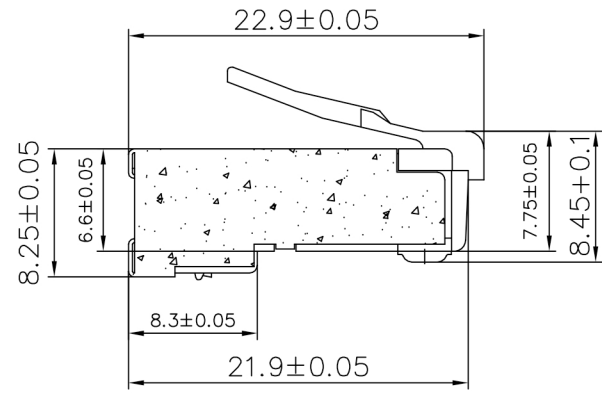

A B C D E F G H

weltron[®]

remark:
1) size unit: mm
2> tolerances: x.xx±0.05

ITEM NO:
DESCRIPTION:

44-751-8LB6NSH
RJ-45;CAT6;SHIELDED;
8C;ROUND;WITH
LOADING BAR