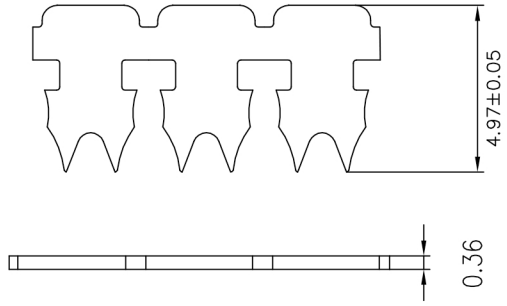

A B C D E F G H

weltron[®]

remark:
1) size unit: mm
2> tolerances: x.xx±0.05

ITEM NO:
DESCRIPTION:

44-751-8LB6NSH
RJ-45;CAT6;SHIELDED;
8C;ROUND;WITH
LOADING BAR