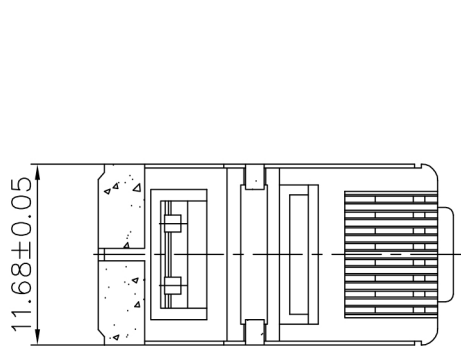

A B C D E F G H

weltron[®]

remark:
1) size unit: mm
2> tolerances: x.xx±0.05

ITEM NO:
DESCRIPTION:

44-751-8LB6NSH
RJ-45;CAT6;SHIELDED;
8C;ROUND;WITH
LOADING BAR