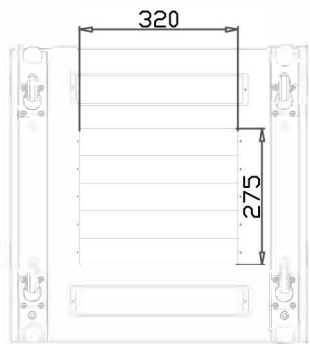

Features:

- Locking, removable front and rear doors
- Locking and removable side panels keyed alike doors
- Including casters and leveling feet
- Rack hole type: #12-24 threaded holes

Technical Specifications:

Rack Height: 18U

Maximum Rail Depth: 21 in.

Shipping Weight: 106.26 lbs

Unit Dimensions(in): 36 x 23.36 x 23.63

Weight Capacity: 130 lbs

Weltron®

Part No: 90-4090EN-18U

Description:
18U CABINET/ENCLOSURE