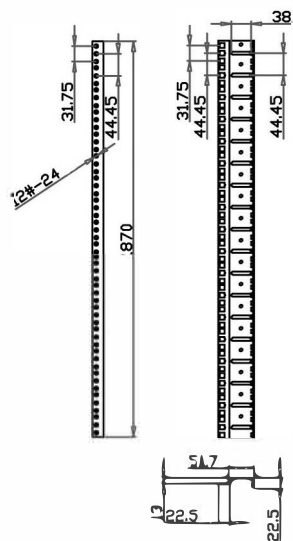

Features:

- Locking, removable front and rear doors
- Locking and removable side panels keyed alike doors
- Including casters and leveling feet
- Rack hole type: #12-24 threaded holes

Technical Specifications:

Rack Height: 18U

Maximum Rail Depth: 21 in.

Shipping Weight: 106.26 lbs

Unit Dimensions(in): 36 x 23.36 x 23.63

Weight Capacity: 130 lbs

Weltron®

Part No: 90-4090EN-18U

Description:
18U CABINET/ENCLOSURE