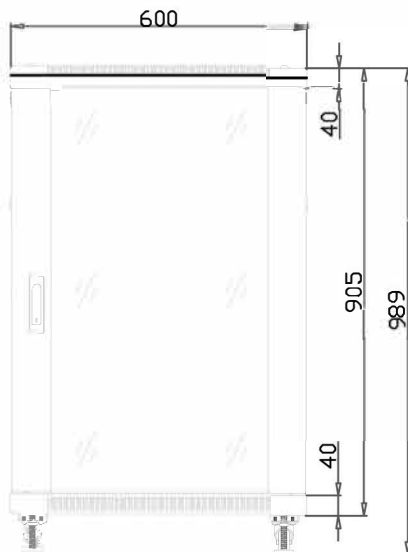

Features:

- Locking, removable front and rear doors
- Locking and removable side panels keyed alike doors
- Including casters and leveling feet
- Rack hole type: #12-24 threaded holes

Technical Specifications:

Rack Height: 18U

Maximum Rail Depth: 21 in.

Shipping Weight: 106.26 lbs

Unit Dimensions(in): 36 x 23.36 x 23.63

Weight Capacity: 130 lbs

Weltron®

Part No: 90-4090EN-18U

Description:
18U CABINET/ENCLOSURE