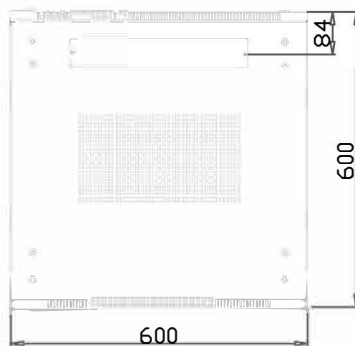

Features:

- Locking, removable front and rear doors
- Locking and removable side panels keyed alike doors
- Including casters and leveling feet
- Rack hole type: #12-24 threaded holes

Technical Specifications:

Rack Height: 18U

Maximum Rail Depth: 21 in.

Shipping Weight: 106.26 lbs

Unit Dimensions(in): 36 x 23.36 x 23.63

Weight Capacity: 130 lbs

Weltron®

Part No: 90-4090EN-18U

Description:
18U CABINET/ENCLOSURE