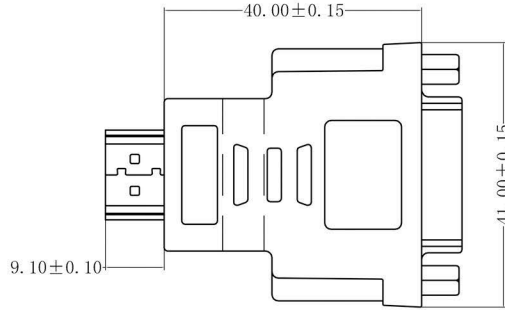

### Wiring diagram

# Weltron®

DESCRIPTION:	
HDMI MALE TO DVI FEMALE	
PART NO:	
91-807	
UNITS : mm	