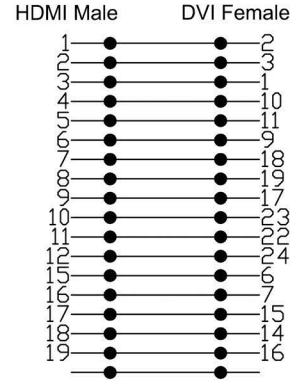

MARK	DATE	ECN NO.	DESCRIPTION	REV.	DESIGN
▲	07/10/19		HDMI Male To DVI Female		

### Wiring diagram

# Weltron®

DESCRIPTION:	
HDMI MALE TO DVI FEMALE	
PART NO:	
91-807	
UNITS : mm	