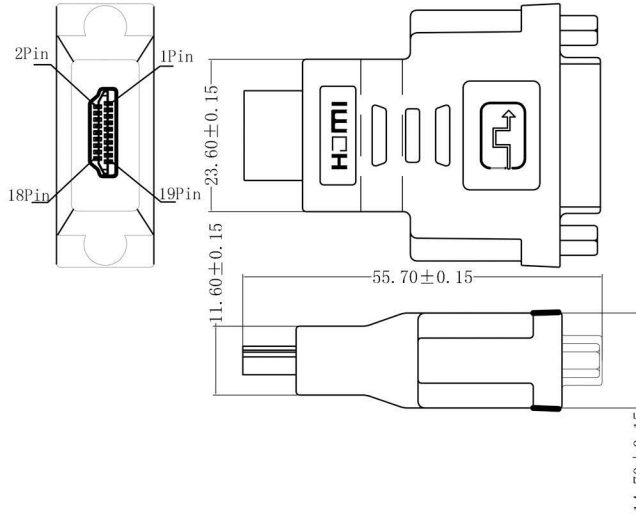

MARK	DATE	ECN NO.	DESCRIPTION	REV.	DESIGN
▲	07/10/19		HDMI Male To DVI Female		

### Wiring diagram

# Weltron®

DESCRIPTION:	
HDMI MALE TO DVI FEMALE	
PART NO:	
91-807	
UNITS : mm	