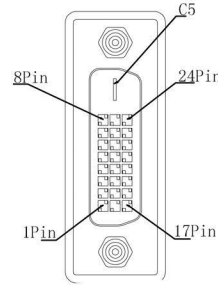

### Wiring diagram

# Weltron®

DESCRIPTION:	
HDMI MALE TO DVI FEMALE	
PART NO:	
91-807	
UNITS : mm	