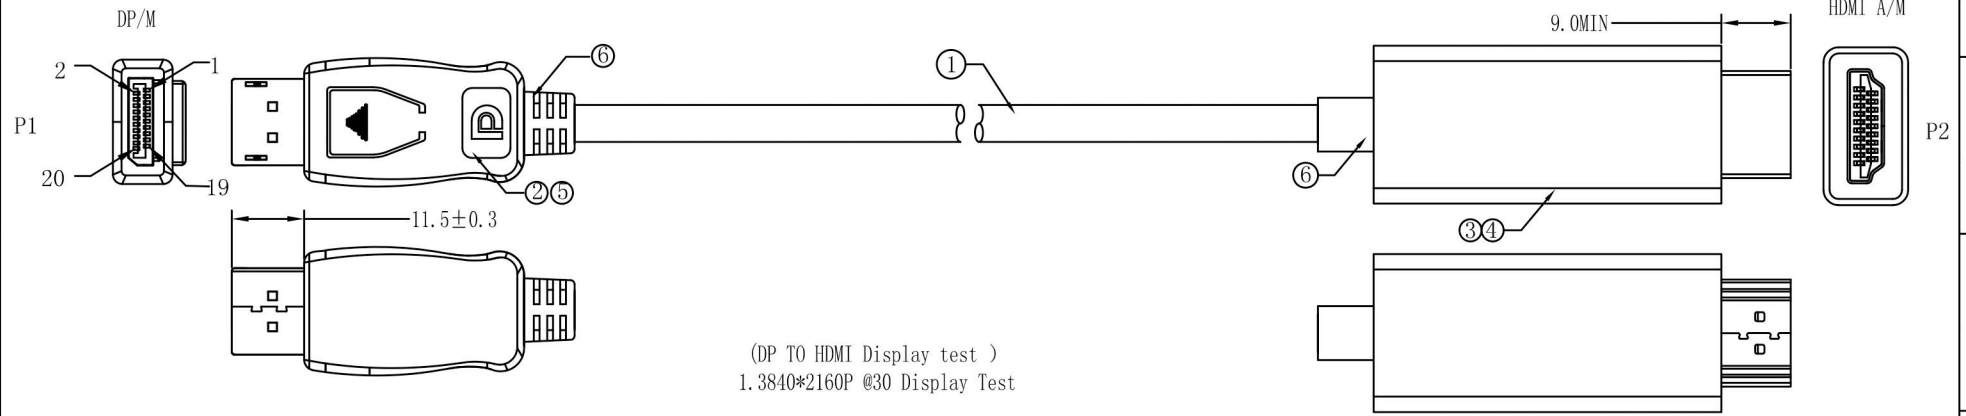

LTR	REV.	DESCRIPTION	DATE	APP'D
1	A	NEW DRAWING	2018/08/27	Grace

RoHS-COMPLIANT

(DP TO HDMI Display test )  
1.3840\*2160P @30 Display Test

SHELL		B		SHELL	
2	1	D	WHITE	GND	1
3	3	D	RED	GND	3
5	4	D	WHITE	GND	4
6	6	D	ORANGE	GND	6
8	7	D	WHITE	GND	7
9	9	D	BLUE	GND	9
19	16	D	GREEN	GND	16
18	18	D	PURPLE	GND	18
13	13	D	YELLOW	GND	13
14	14	D	WHITE	GND	14
11	10	D	WHITE	GND	10
10	12	D	BLACK	GND	12
12	12	D	BLACK	GND	12
16	15	D	WHITE	GND	15
15	17	D	BROWN	GND	17
17	17	D	BROWN	GND	17
20	20	D	RED	GND	20

6	MOULD	BLACK PVC 45P	A/R
5	MOULD	LD-PE	A/R
4	SHELL	HDMI MALE FRONT CAP :ABS BLACK HDMI SHELL: BLACK ABS L45*W21.2mm	1
3	CONN	HDMI M PCBA:PS8402A PIN G/F SHELL G/F,	1
2	CONN	DP/M: PIN G/F, SHELL G/F,)	1
1	CABLE	UL20276 #32*5P+#32*5C+AEB BLACK PVC OD:5.0mm	1

**weltron**®

Part No: **91-729-XX**

A0140 201WG000000231

Description: DP M TO HDMI M GOLDEN 4K@30HZ

ToI.	Inch	mm	mm	Grace
X.	.02	0.5	±°	
X.X	.12	0.3	NONE	
X.XX	.008	0.2	NONE	
X.XXX	.006	0.15		2018-08-27
X.XXX	.006	0.15		A 1/1